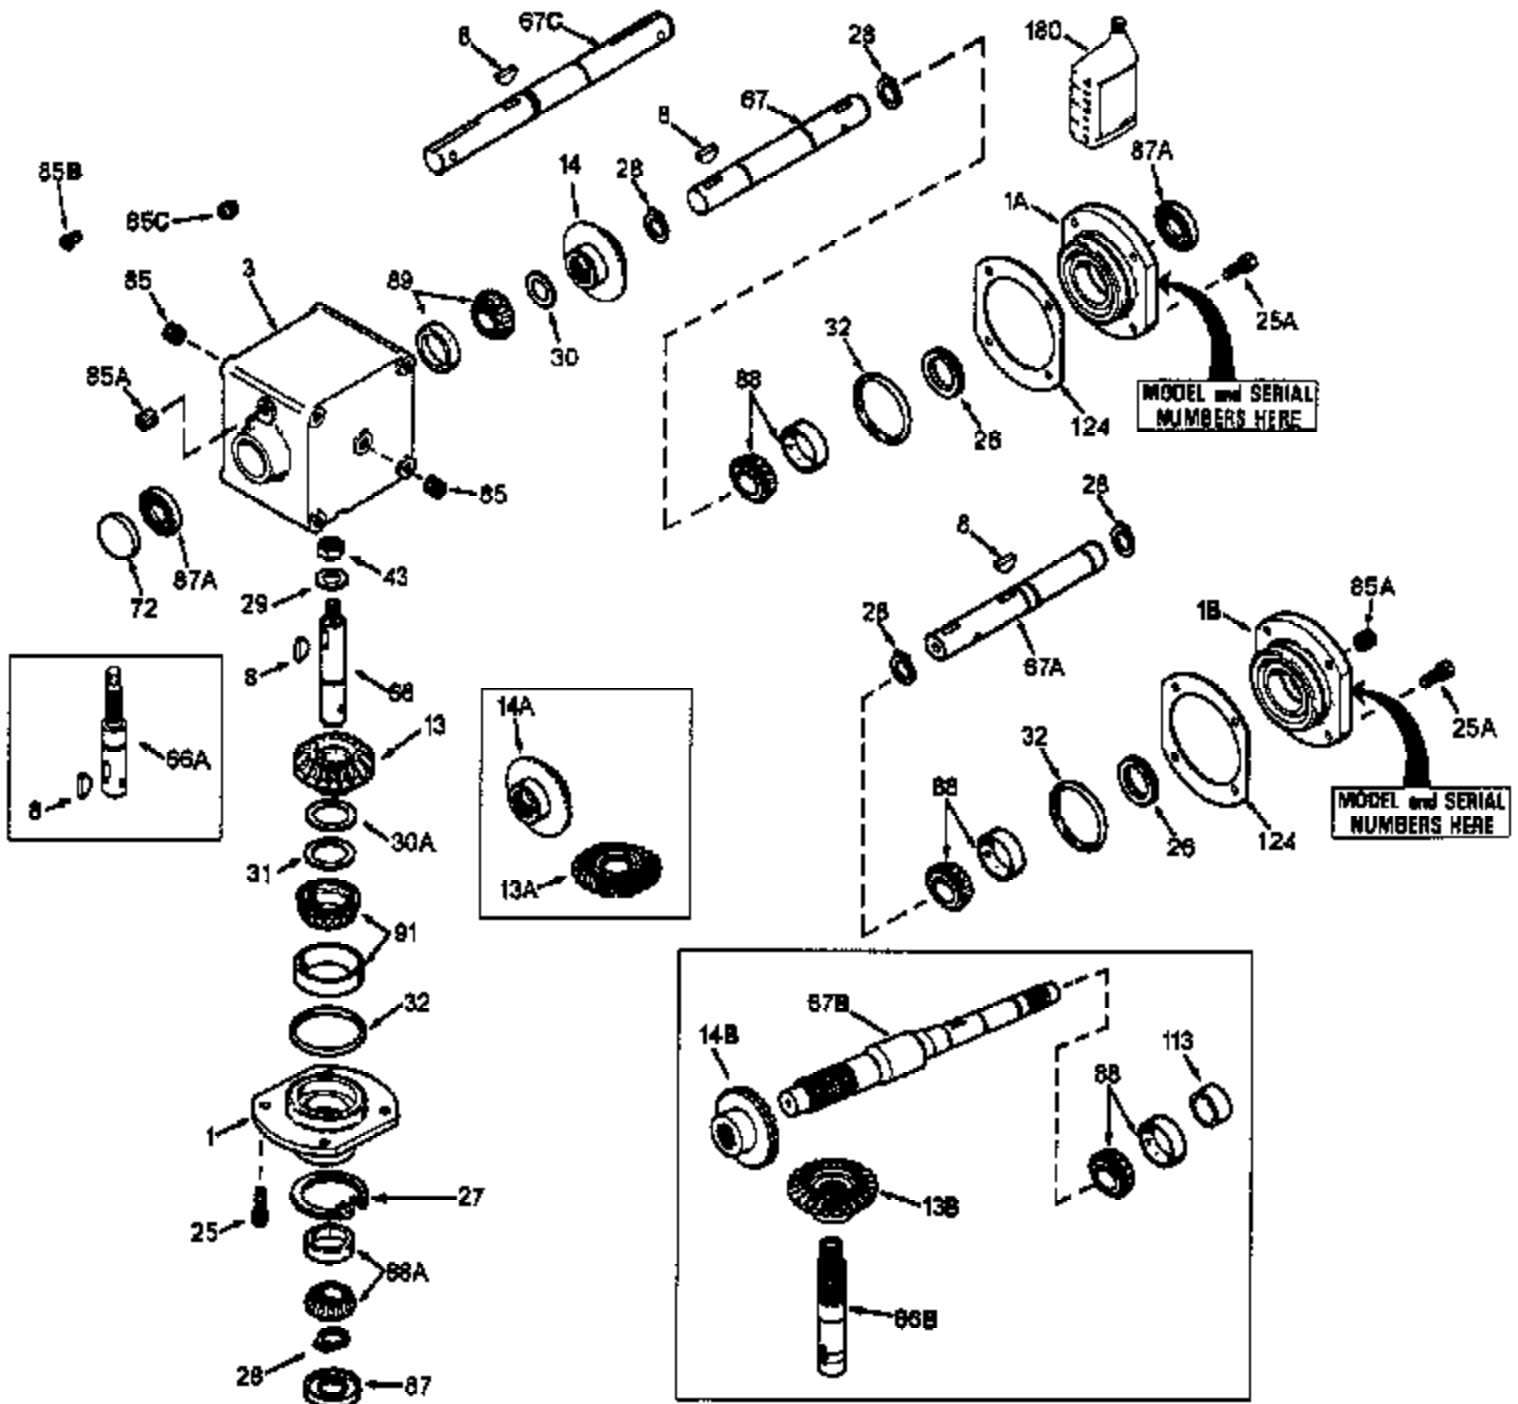

JOIST

DAS ORIGINAL

ILLUSTRATION SHOWS TYPICAL PARTS ONLY. ORDER BY PART NUMBER. PARTS NOT LISTED ARE SUPPLIED BY OEM.

Ref #	Part Number	Qty	Description
1	786104A		Retainer Cap
1A	786105		Retainer Cap
3	770076		Right Angle Drive Housing
8	792114		Woodruff Key No. 807
13	778238		Bevel Gear (27 teeth)
14	778237		Bevel Gear (20 teeth)
25	792037		Screw, 5/16-18 x 1"
25A	792037		Screw, 5/16-18 x 1"
26	780137		Load Ring
27	792112		Retaining Ring
28	792113		Retaining Ring
29	792115		Flat Washer
30	780131	1100-1100-049	Shim Page 2 of 2
31	780138	Peerless	Shim
32	788063		"O" Ring
43	792110A		Hex Jam Nut, 3/4-16
66	776221		Input Shaft (4-7/8" long)
67	776222		Output Shaft (7-17/32" long)
72	792111		Plug
85C	792118		Relief Valve
85A	792039		Pipe Plug, 1/8"
85	792116		Pipe Plug, 1/4-18
87	788064		Oil Seal
87A	788065		Oil Seal
88	780132		Bearing & Cup Ass'y (SEE REPAIR MANUA L)
88A	780132		Bearing & Cup Ass'y (SEE REPAIR MANUA L)
89	780132		Bearing & Cup Ass'y (SEE REPAIR MANUA L)
91	780134		Bearing & Cup Ass'y (SEE REPAIR MANUA L)
124	780136		Retainer Cap Shim
180	730229A		Gear Oil 80W90